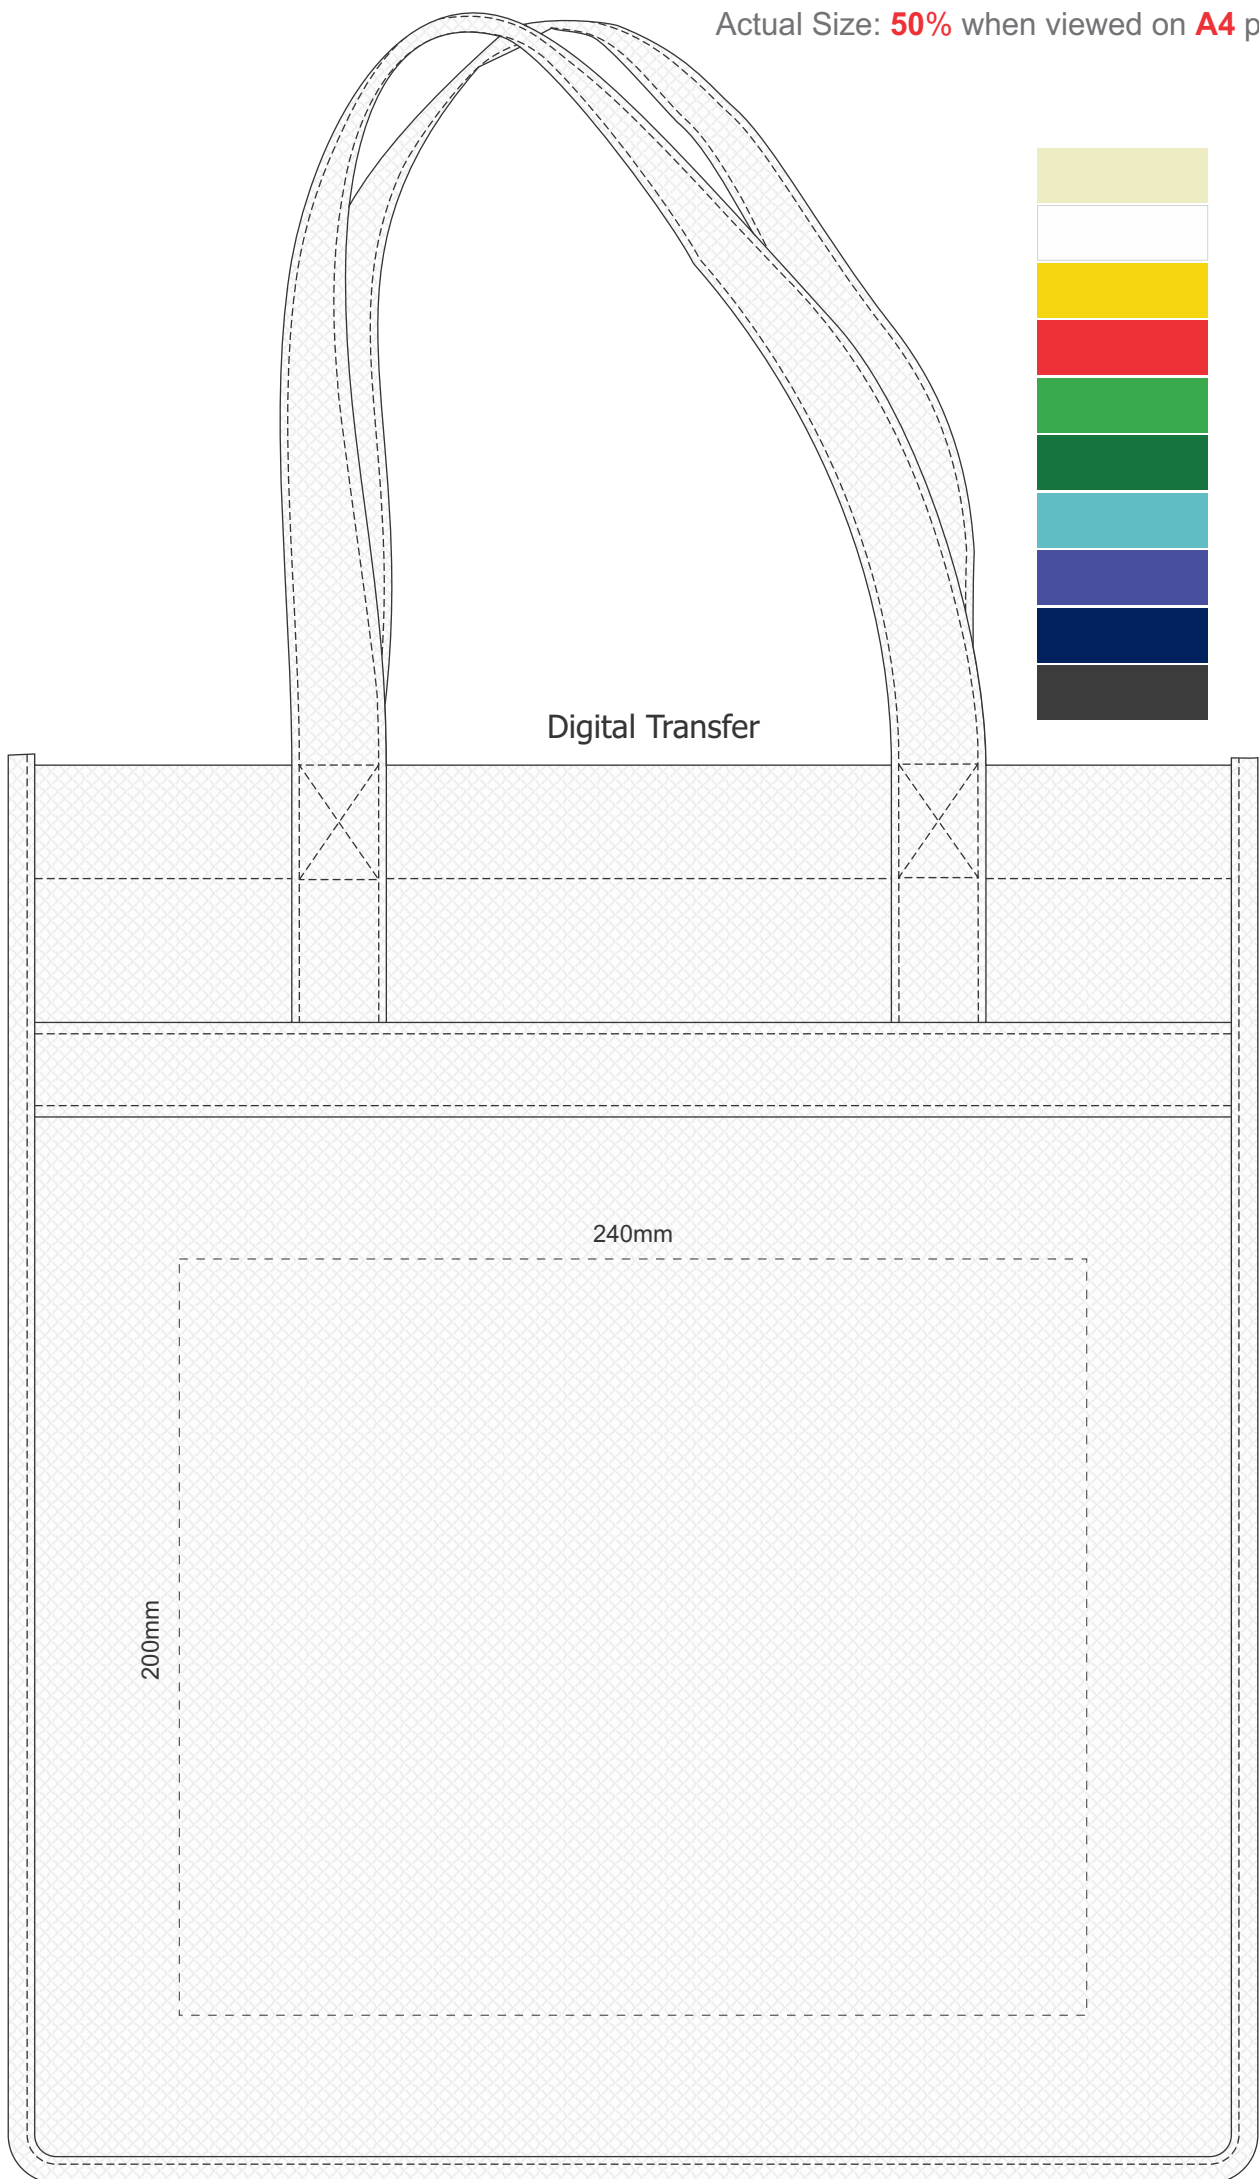

Actual Size: **50%** when viewed on **A4** paper

Actual Size: **50%** when viewed on **A4** paper

Digital Transfer

240mm

200mm