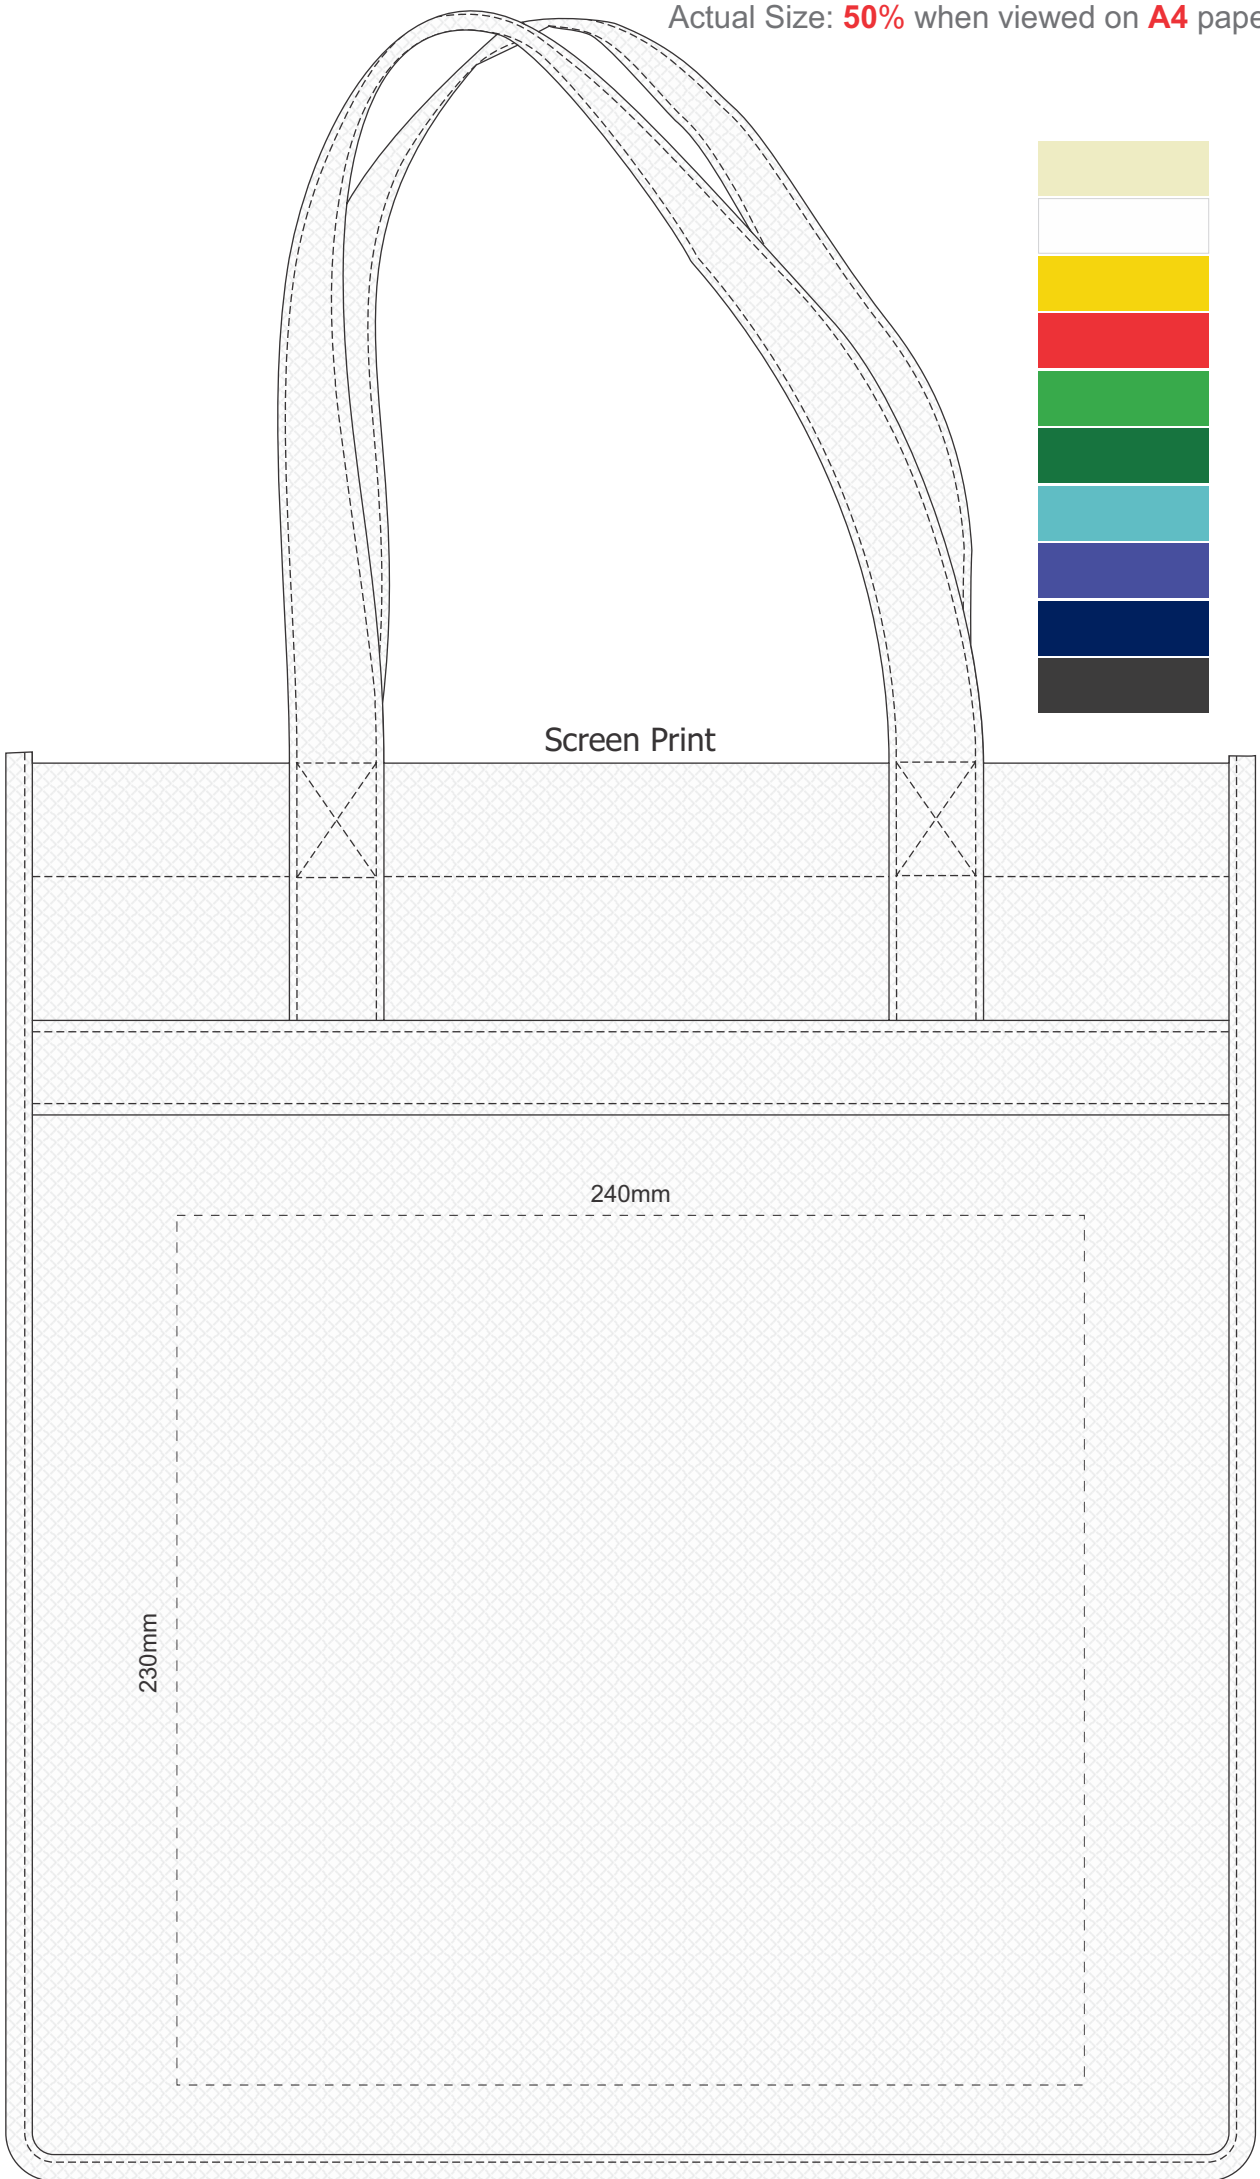

Actual Size: **50%** when viewed on **A4** paper

Actual Size: **50%** when viewed on **A4** paper

Digital Transfer

240mm

200mm