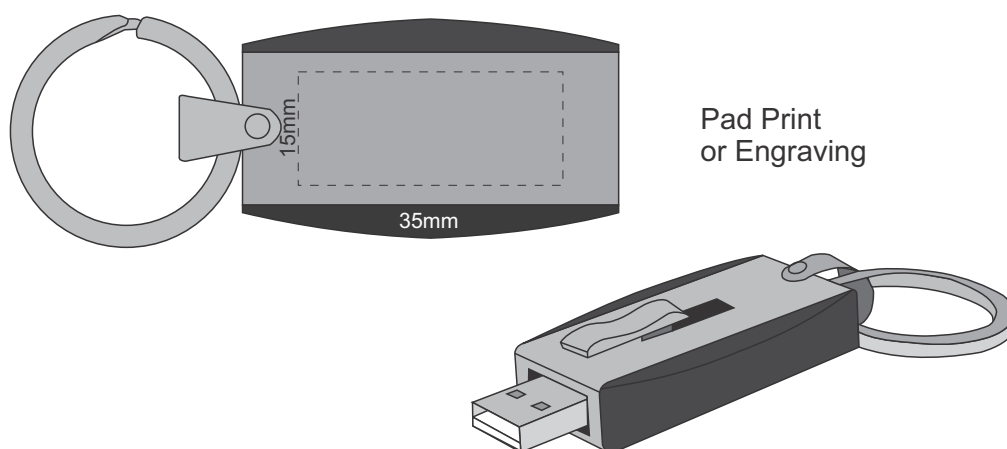

Actual Size: 100% when viewed on A4 paper

 Laser engraves to a Natural Etch Finish