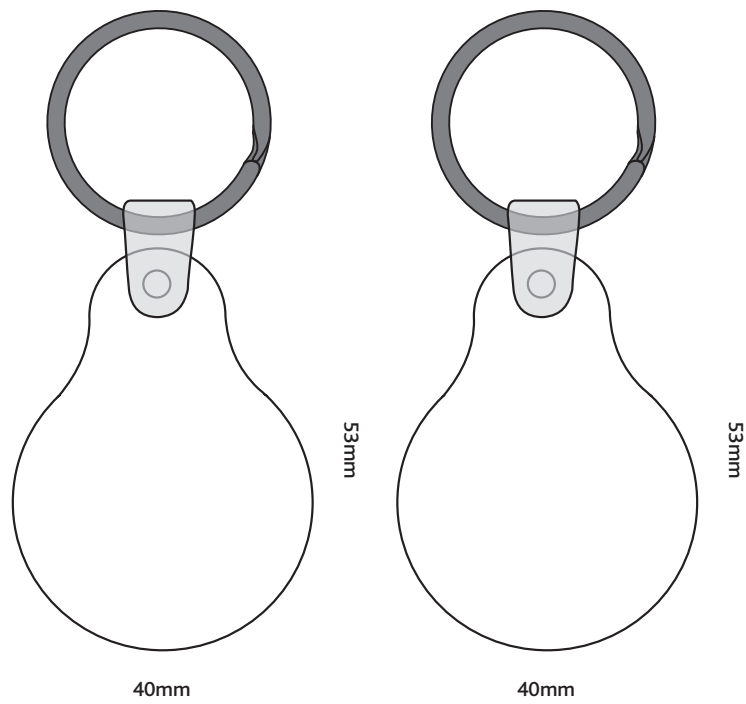

Actual Size: 100% when viewed on A4 paper

**Blue Line = The SIGNIFICANT PRINT AREA**  
(Keep all critical images & text within this box)  
**Black Line = Maximum print area**  
**Pink Line = Bleed off to here**