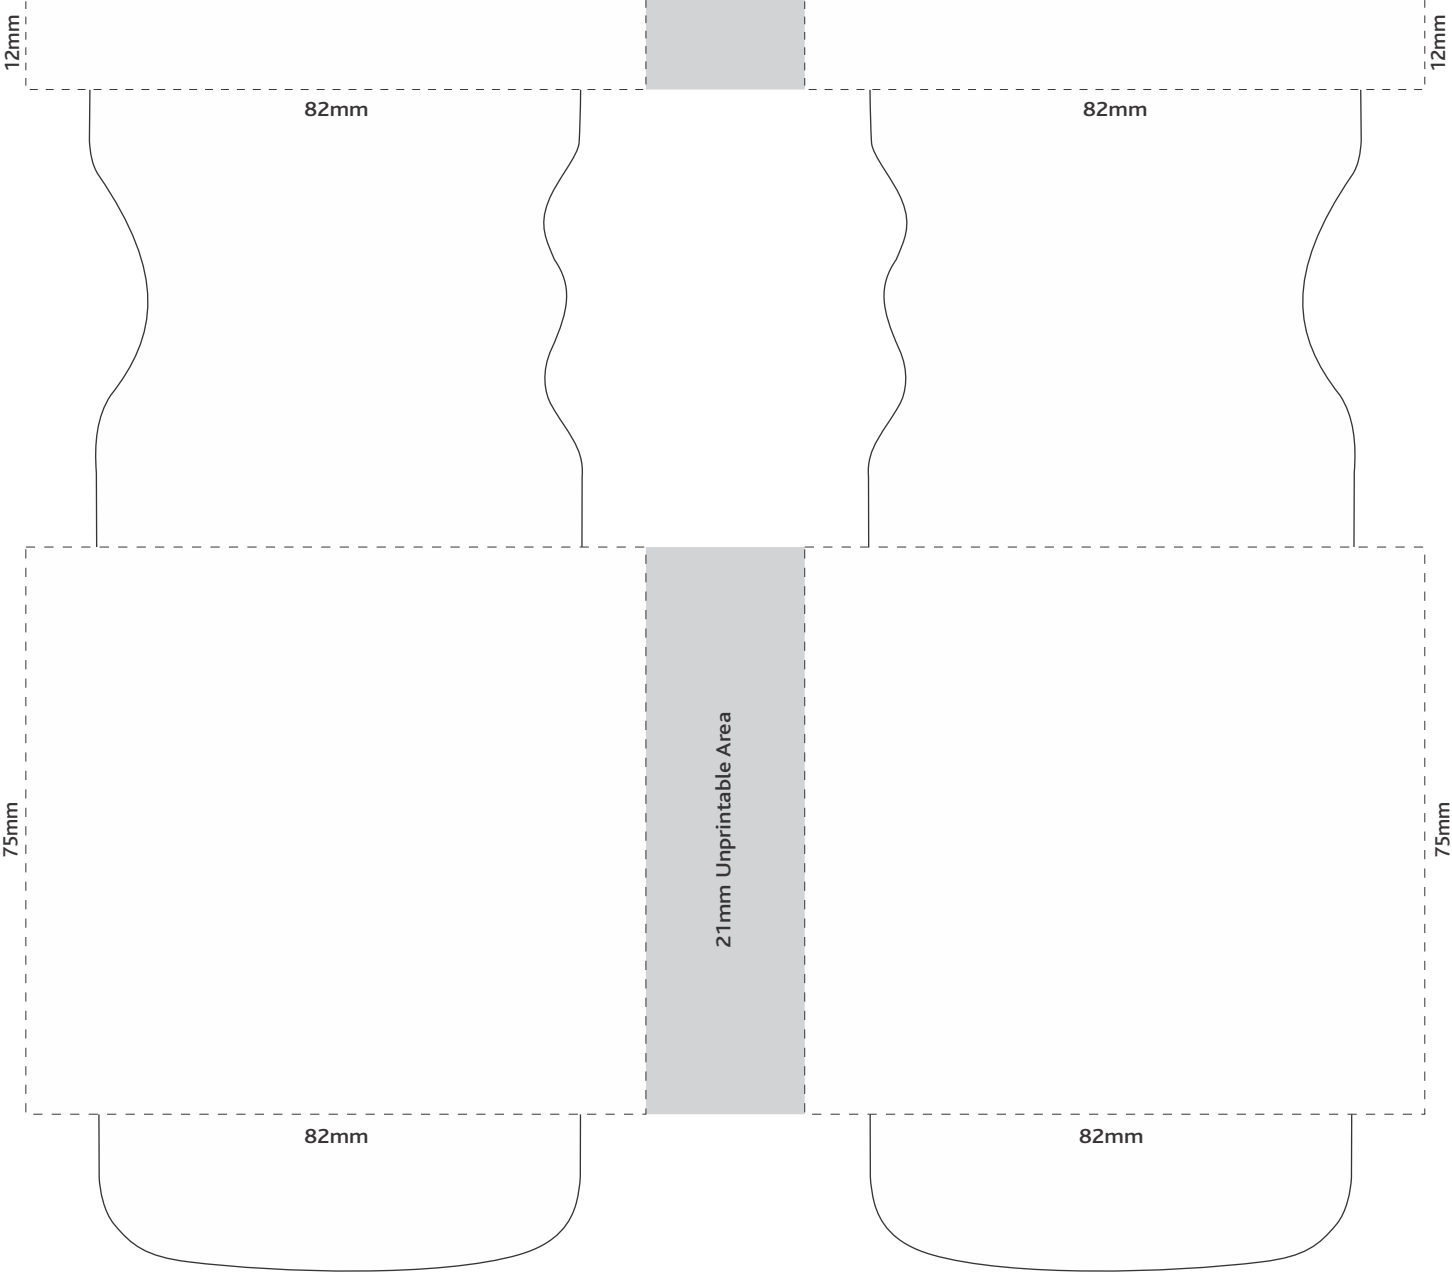

Only one colour print available at top of bottle

Actual Size: 100% when viewed on A4 paper

Please note:
Print in the top print
area is only available
with one colour print.

Screen Print