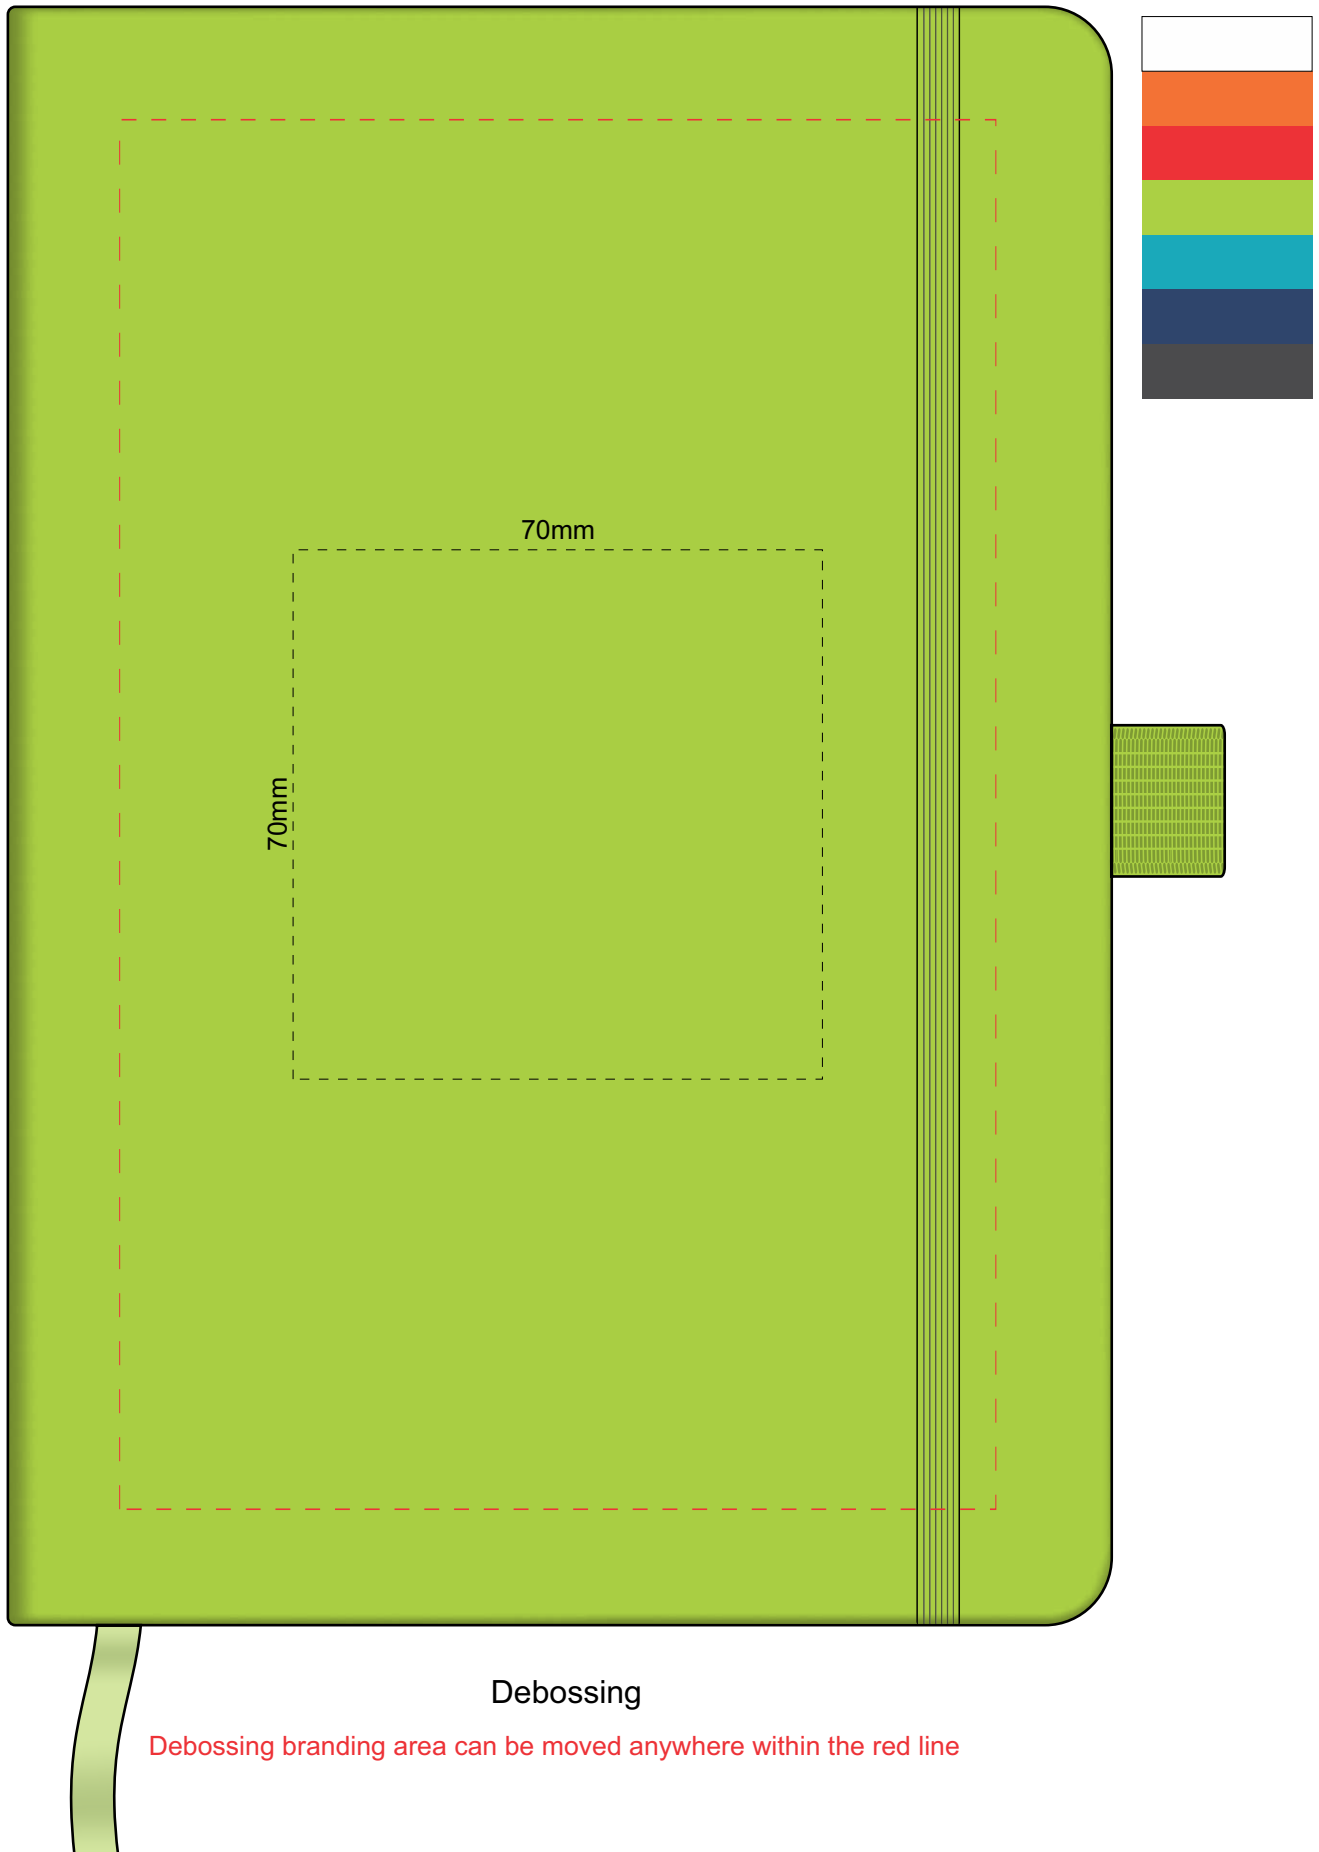

100% of Actual Size

Pad Print

Pad Print branding area can be moved anywhere within the red line

100% of Actual Size

Pad Print

Pad Print branding area can be moved anywhere within the red line

100% of Actual Size

100% of Actual Size

100% of Actual Size

Debossing

Debossing branding area can be moved anywhere within the red line