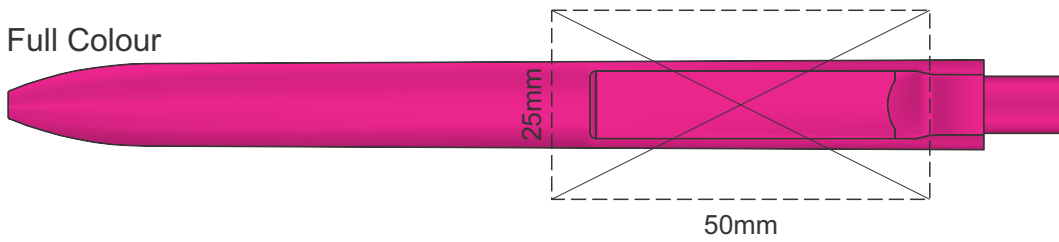

Actual Size: 100% when viewed on A4 paper

Pad Print

Screen Print

Screen Print Max

Full Colour

*The moulded 3D clip is a full colour print which can be any shape and size.
The maximum size is 50mm x 25mm.*