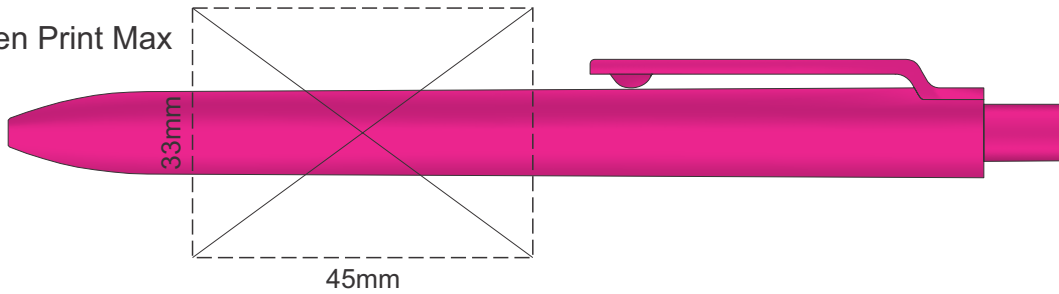

Actual Size: 100% when viewed on A4 paper

Pad Print

Screen Print

Screen Print Max

Full Colour

*The moulded 3D clip is a full colour print which can be any shape and size.
The maximum size is 50mm x 25mm.*