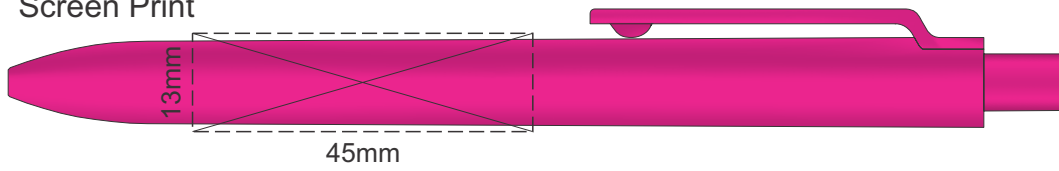

Actual Size: 100% when viewed on A4 paper

Pad Print

Screen Print

Screen Print Max

Full Colour

*The moulded 3D clip is a full colour print which can be any shape and size.
The maximum size is 50mm x 25mm.*