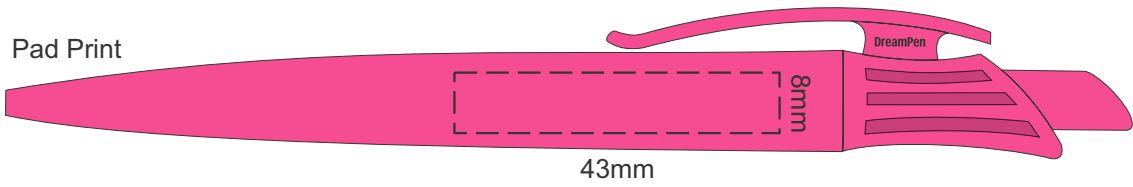

Actual Size: 100% when viewed on A4 paper

*The moulded 3D clip is a full colour print which can be any shape and size.
The maximum size is 50mm x 25mm.*