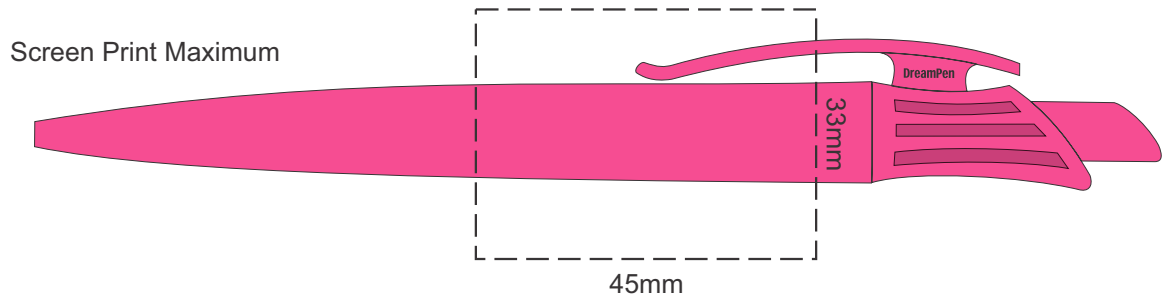

Actual Size: 100% when viewed on A4 paper

*The moulded 3D clip is a full colour print which can be any shape and size.
The maximum size is 50mm x 25mm.*