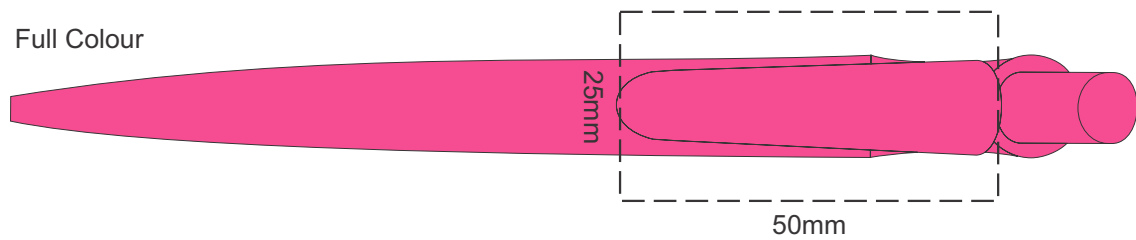

Actual Size: 100% when viewed on A4 paper

*The moulded 3D clip is a full colour print which can be any shape and size.
The maximum size is 50mm x 25mm.*