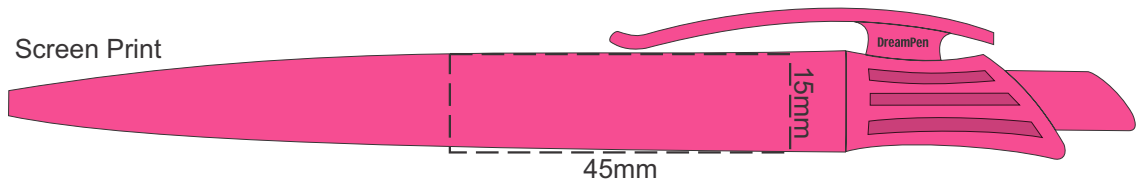

Actual Size: 100% when viewed on A4 paper

*The moulded 3D clip is a full colour print which can be any shape and size.
The maximum size is 50mm x 25mm.*