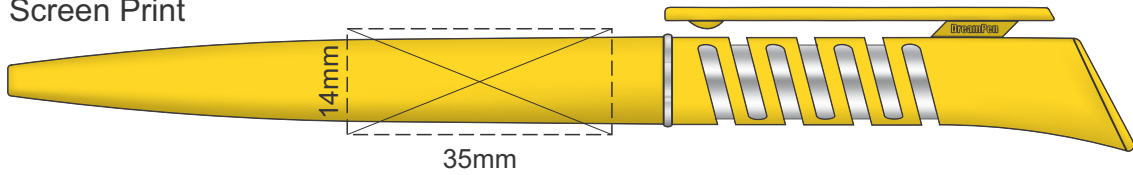

Actual Size: 100% when viewed on A4 paper

TOP  
11mm  
11mm

Pad Print

Pad Print

Screen Print

Screen Print Max

Full Colour

*The moulded 3D clip is a full colour print which can be any shape and size.  
The maximum size is 50mm x 25mm.*