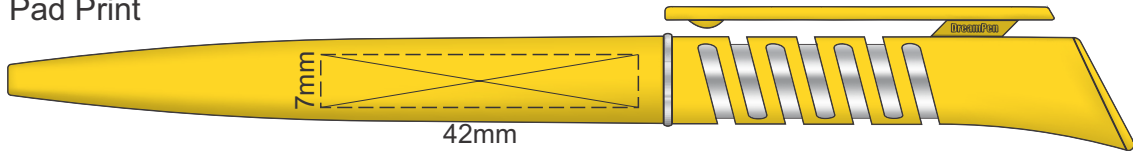

Actual Size: 100% when viewed on A4 paper

TOP  
11mm  
11mm

Pad Print

Pad Print

Screen Print

Screen Print Max

Full Colour

*The moulded 3D clip is a full colour print which can be any shape and size.  
The maximum size is 50mm x 25mm.*