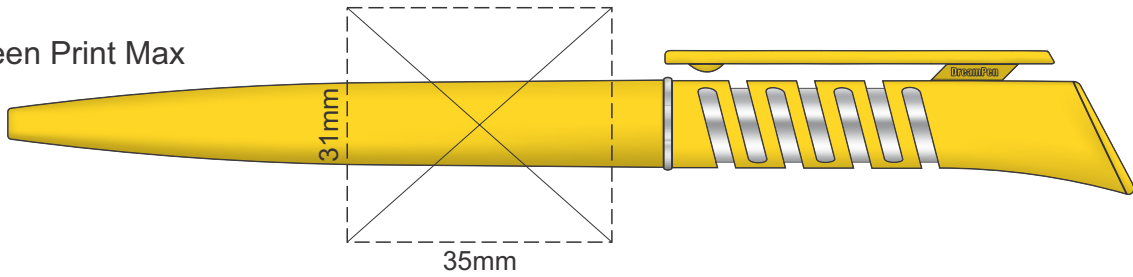

Actual Size: 100% when viewed on A4 paper

TOP  
11mm  
11mm

Pad Print

Pad Print

Screen Print

Screen Print Max

Full Colour

*The moulded 3D clip is a full colour print which can be any shape and size.  
The maximum size is 50mm x 25mm.*