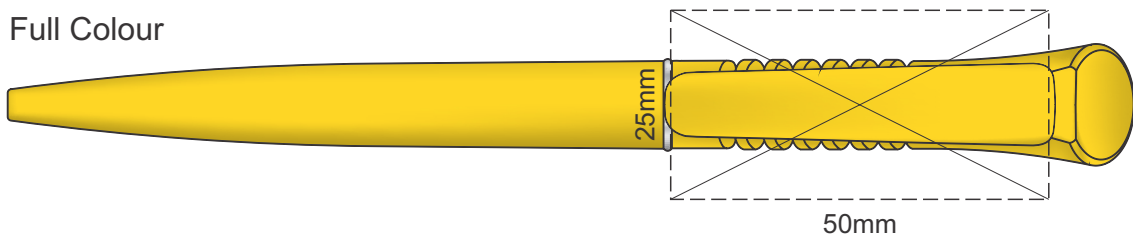

Actual Size: 100% when viewed on A4 paper

TOP  
11mm  
11mm

Pad Print

Pad Print

Screen Print

Screen Print Max

Full Colour

*The moulded 3D clip is a full colour print which can be any shape and size.  
The maximum size is 50mm x 25mm.*