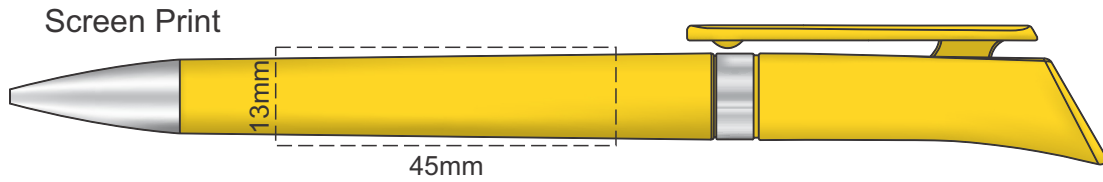

Actual Size: 100% when viewed on A4 paper

TOP
11mm
11mm

*The moulded 3D clip is a full colour print which can be any shape and size.
The maximum size is 50mm x 25mm.*