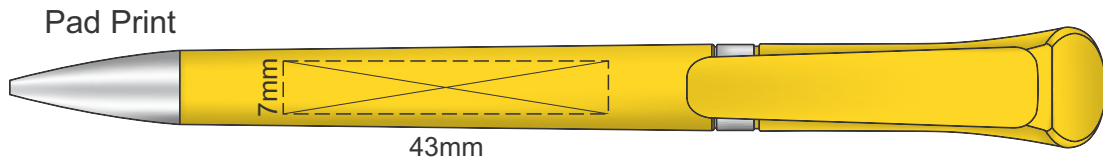

Actual Size: 100% when viewed on A4 paper

TOP
11mm
11mm

*The moulded 3D clip is a full colour print which can be any shape and size.
The maximum size is 50mm x 25mm.*