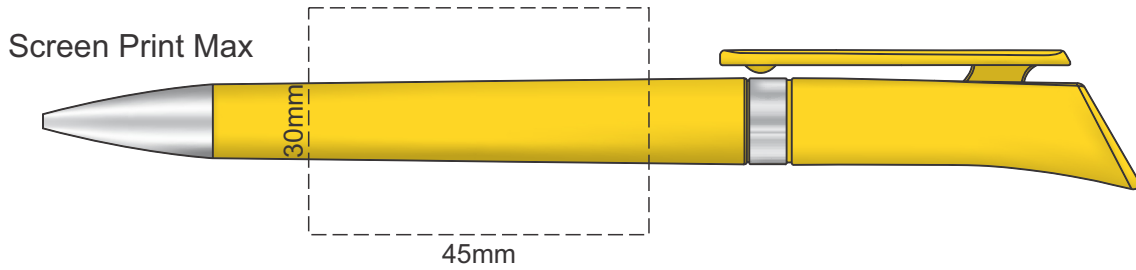

Actual Size: 100% when viewed on A4 paper

TOP
11mm
11mm

*The moulded 3D clip is a full colour print which can be any shape and size.
The maximum size is 50mm x 25mm.*