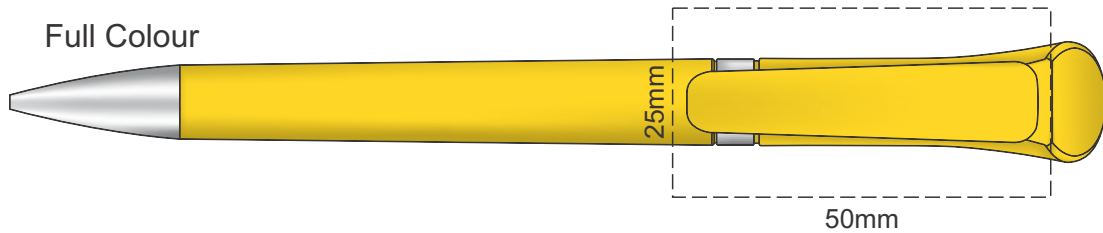

Actual Size: 100% when viewed on A4 paper

TOP
11mm
11mm

*The moulded 3D clip is a full colour print which can be any shape and size.
The maximum size is 50mm x 25mm.*