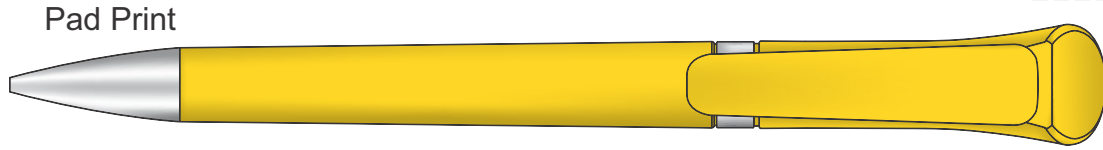

Actual Size: 100% when viewed on A4 paper

TOP
11mm
11mm

*The moulded 3D clip is a full colour print which can be any shape and size.
The maximum size is 50mm x 25mm.*