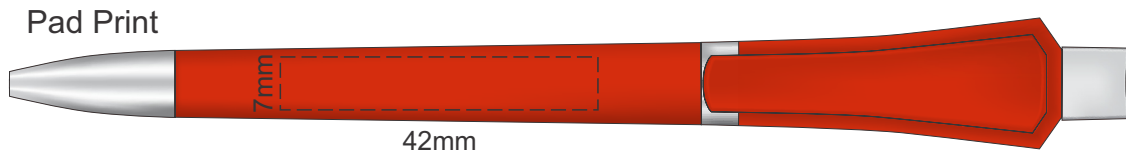

Actual Size: 100% when viewed on A4 paper

*The moulded 3D clip is a full colour print which can be any shape and size.  
The maximum size is 50mm x 25mm.*