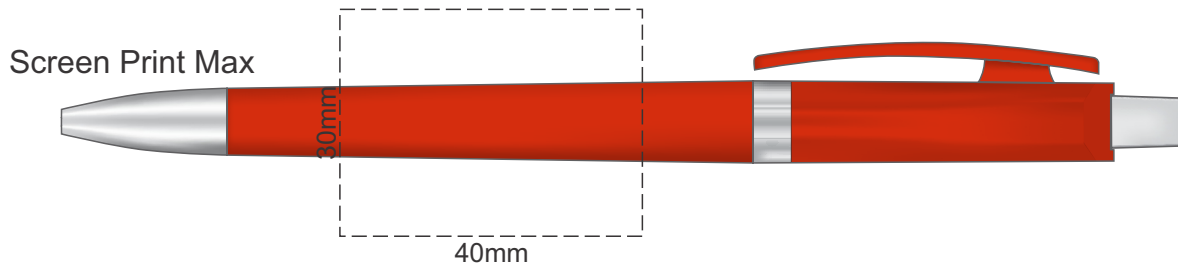

Actual Size: 100% when viewed on A4 paper

*The moulded 3D clip is a full colour print which can be any shape and size.  
The maximum size is 50mm x 25mm.*