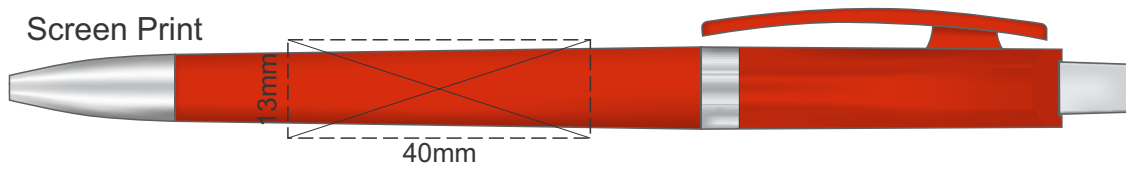

Actual Size: 100% when viewed on A4 paper

*The moulded 3D clip is a full colour print which can be any shape and size.  
The maximum size is 50mm x 25mm.*