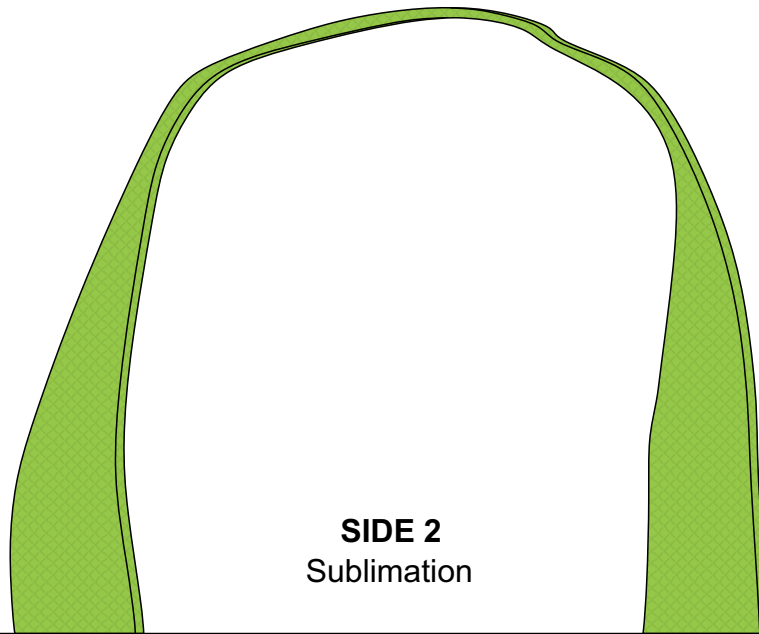

Actual Size: 45% when viewed on A4 paper

**SIDE 1**  
Sublimation

Note: This product is Matt finish.  
Gloss laminate is available on request at no extra cost.

Actual Size:45% when viewed on A4 paper

**SIDE 1**  
Sublimation

Blue Line = The SIGNIFICANT PRINT AREA  
(Keep all critical images & text within this box)  
Black Line = Maximum print area  
Pink Line = Bleed off to here

Actual Size: 45% when viewed on A4 paper

**SIDE 2**  
Sublimation

Note: This product is Matt finish.  
Gloss laminate is available on request at no extra cost.

**SIDE 2**  
Sublimation

Blue Line = The SIGNIFICANT PRINT AREA  
(Keep all critical images & text within this box)  
Black Line = Maximum print area  
Pink Line = Bleed off to here