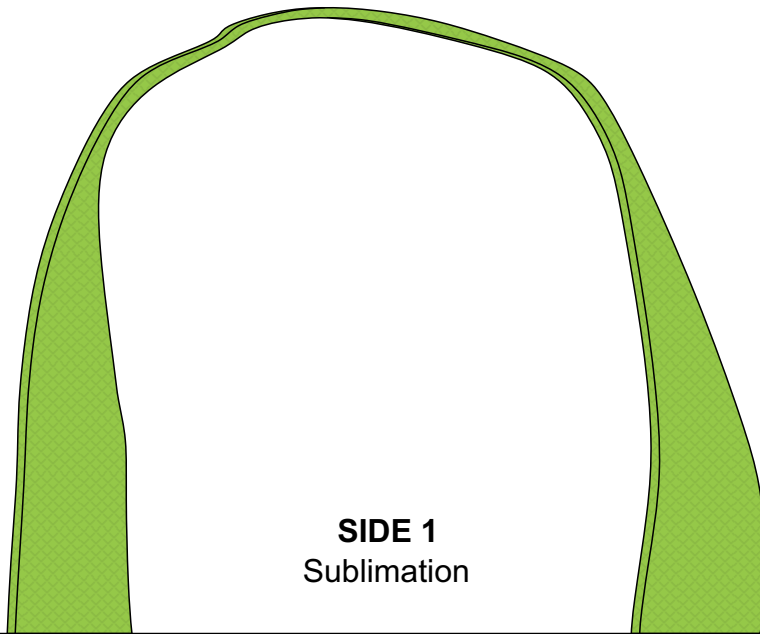

Actual Size: 45% when viewed on A4 paper

**SIDE 1**  
Sublimation

Note: This product is Matt finish.  
Gloss laminate is available on request at no extra cost.

Actual Size:45% when viewed on A4 paper

**SIDE 1**  
Sublimation

Blue Line = The SIGNIFICANT PRINT AREA  
(Keep all critical images & text within this box)  
Black Line = Maximum print area  
Pink Line = Bleed off to here

Actual Size: 45% when viewed on A4 paper

**SIDE 2**  
Sublimation

Note: This product is Matt finish.  
Gloss laminate is available on request at no extra cost.

**SIDE 2**  
Sublimation

Blue Line = The SIGNIFICANT PRINT AREA  
(Keep all critical images & text within this box)  
Black Line = Maximum print area  
Pink Line = Bleed off to here