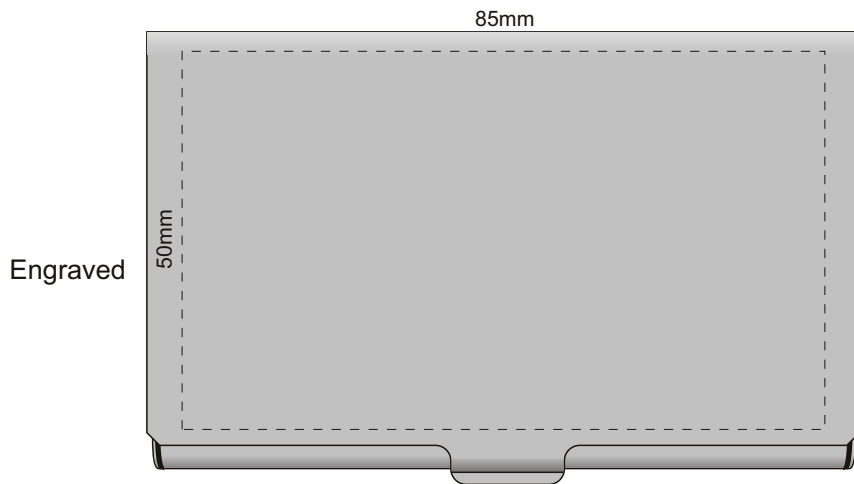

Actual Size: 100% when viewed on A4 paper

Engraves to Oxidised White