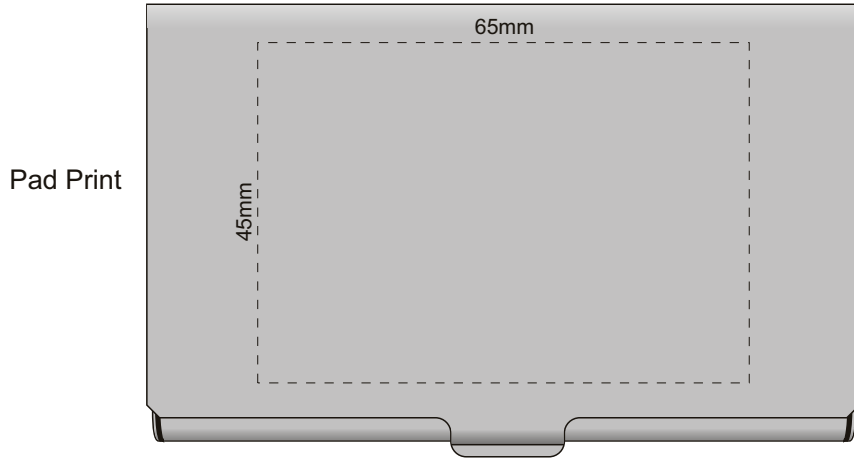

Actual Size: 100% when viewed on A4 paper

Engraves to Oxidised White